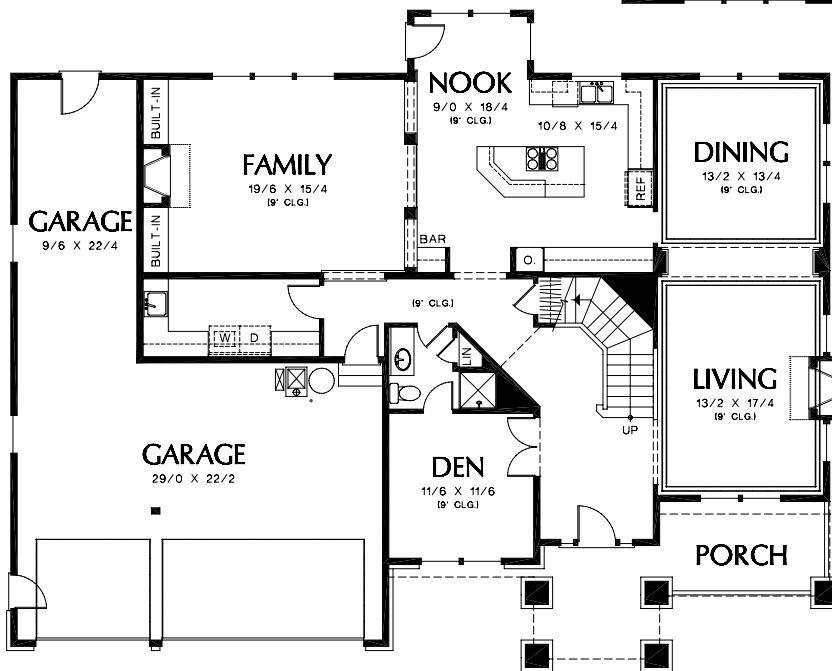

# BRECKENRIDGE HEIGHTS

LOT 4 - WEST LINN, OREGON

## UPPER LEVEL

1634 Sq. Ft.

## MAIN LEVEL

1798 Sq. Ft.

65'

## TOTAL AREA

3432 Sq. Ft.

BONUS SPACE +565 Sq. Ft.