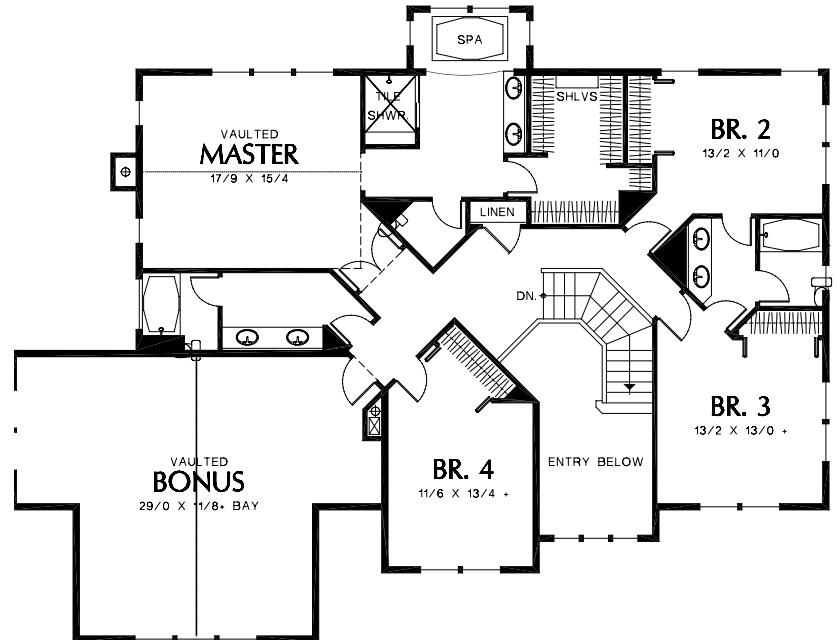

# BRECKENRIDGE HEIGHTS

LOT 4 - WEST LINN, OREGON

## UPPER LEVEL

1634 Sq. Ft.

## MAIN LEVEL

1798 Sq. Ft.

65'

## TOTAL AREA

3432 Sq. Ft.

BONUS SPACE +565 Sq. Ft.